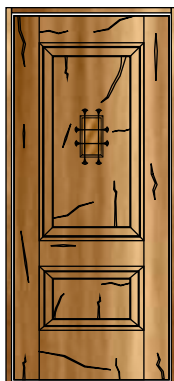

PROGRESSION OF OPTIONS FOR DOORS

Handcrafted Millworks
CRAFTED DOORS - MILLWORK

www.handcraftedmillworks.com

Standard Door Size Variations:

Width
2'6" - 3'0"
3'1" - 3'6"
3'7" - 4'0"

Height
6'8" & 7'0"
8'0"
9'0"
10'0"

Thickness Available
1 3/4" and 2 1/4"

B 1

© 2009 Handcrafted - Millworks All Rights Reserved