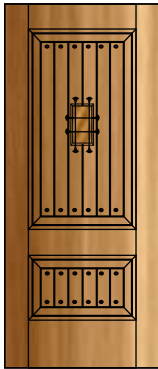

PROGRESSION OF OPTIONS FOR DOORS

Handcrafted Millworks
CRAFTED DOORS - MILLWORK

www.handcraftedmillworks.com

Standard Door Size Variations:

Width
2'6" - 3'0"
3'1" - 3'6"
3'7" - 4'0"

Height
6'8" & 7'0"
8'0"
9'0"
10'0"

Thickness Available
1 3/4" and 2 1/4"

B 1

© 2009 Handcrafted - Millworks All Rights Reserved

Speakeasy

Speakeasy Grille

Clavos

V-Grooves

Glass