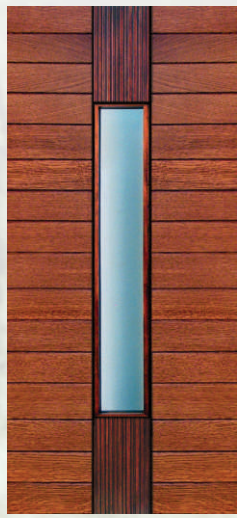

# HandCrafted Millworks

CONTEMPORARY  
Flush Exterior & Interior Doors  
Hinged & Pivot Designs

HG5L

HGFT

HG??

VGFT

VG??

VG

*White Glass*

*Obscure*

*Acid Etched*

*Other Glass Textures Available. Ask for Details.*

*Beechwood*

*Natural Glazed*

*Wheat*

*Hermitage Green Glazed*