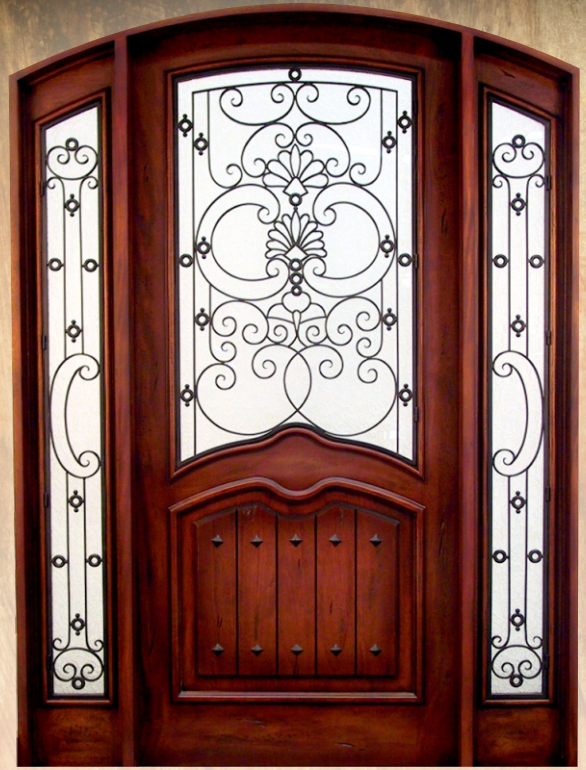

Handcrafted Millworks

CRAFTED DOORS - MILLWORK

Handcrafted Millworks
Wrought Iron Doors

Traditional, Modern
and
Custom Designs

The Beauty of Natural Wood
The Artistry of Wrought Iron
The Elegance of Decorative Glass

EDGI 1001-J1

EDGI 4031-B2

EDGI 1702-B1

EDGI 5031-B3

EDGI 4002-C2

EDGI 1701-H1

Glass Options

Obscure P-516 Delta Clear Delta Frost Euro Rain Bambo Frost Bambo Reeded Glue Chip Obscure Acid Etched