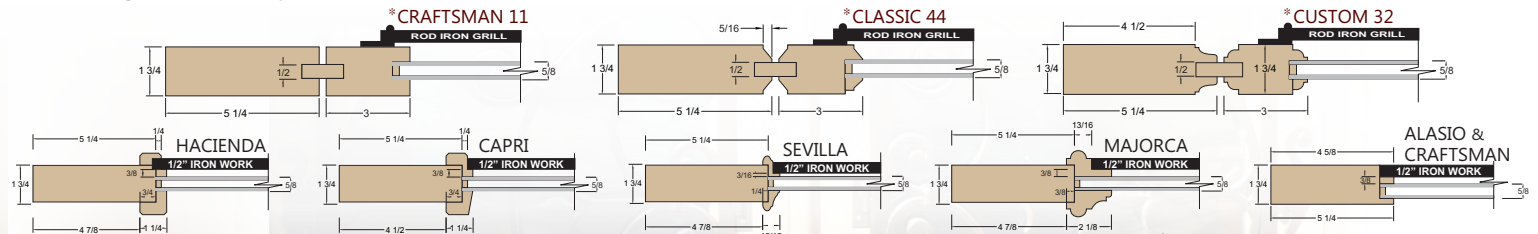

Sticking Profile Samples *New Sticking & Profiles Designs for 2013*

*More sticking & profiles to choose from. Ask for details.